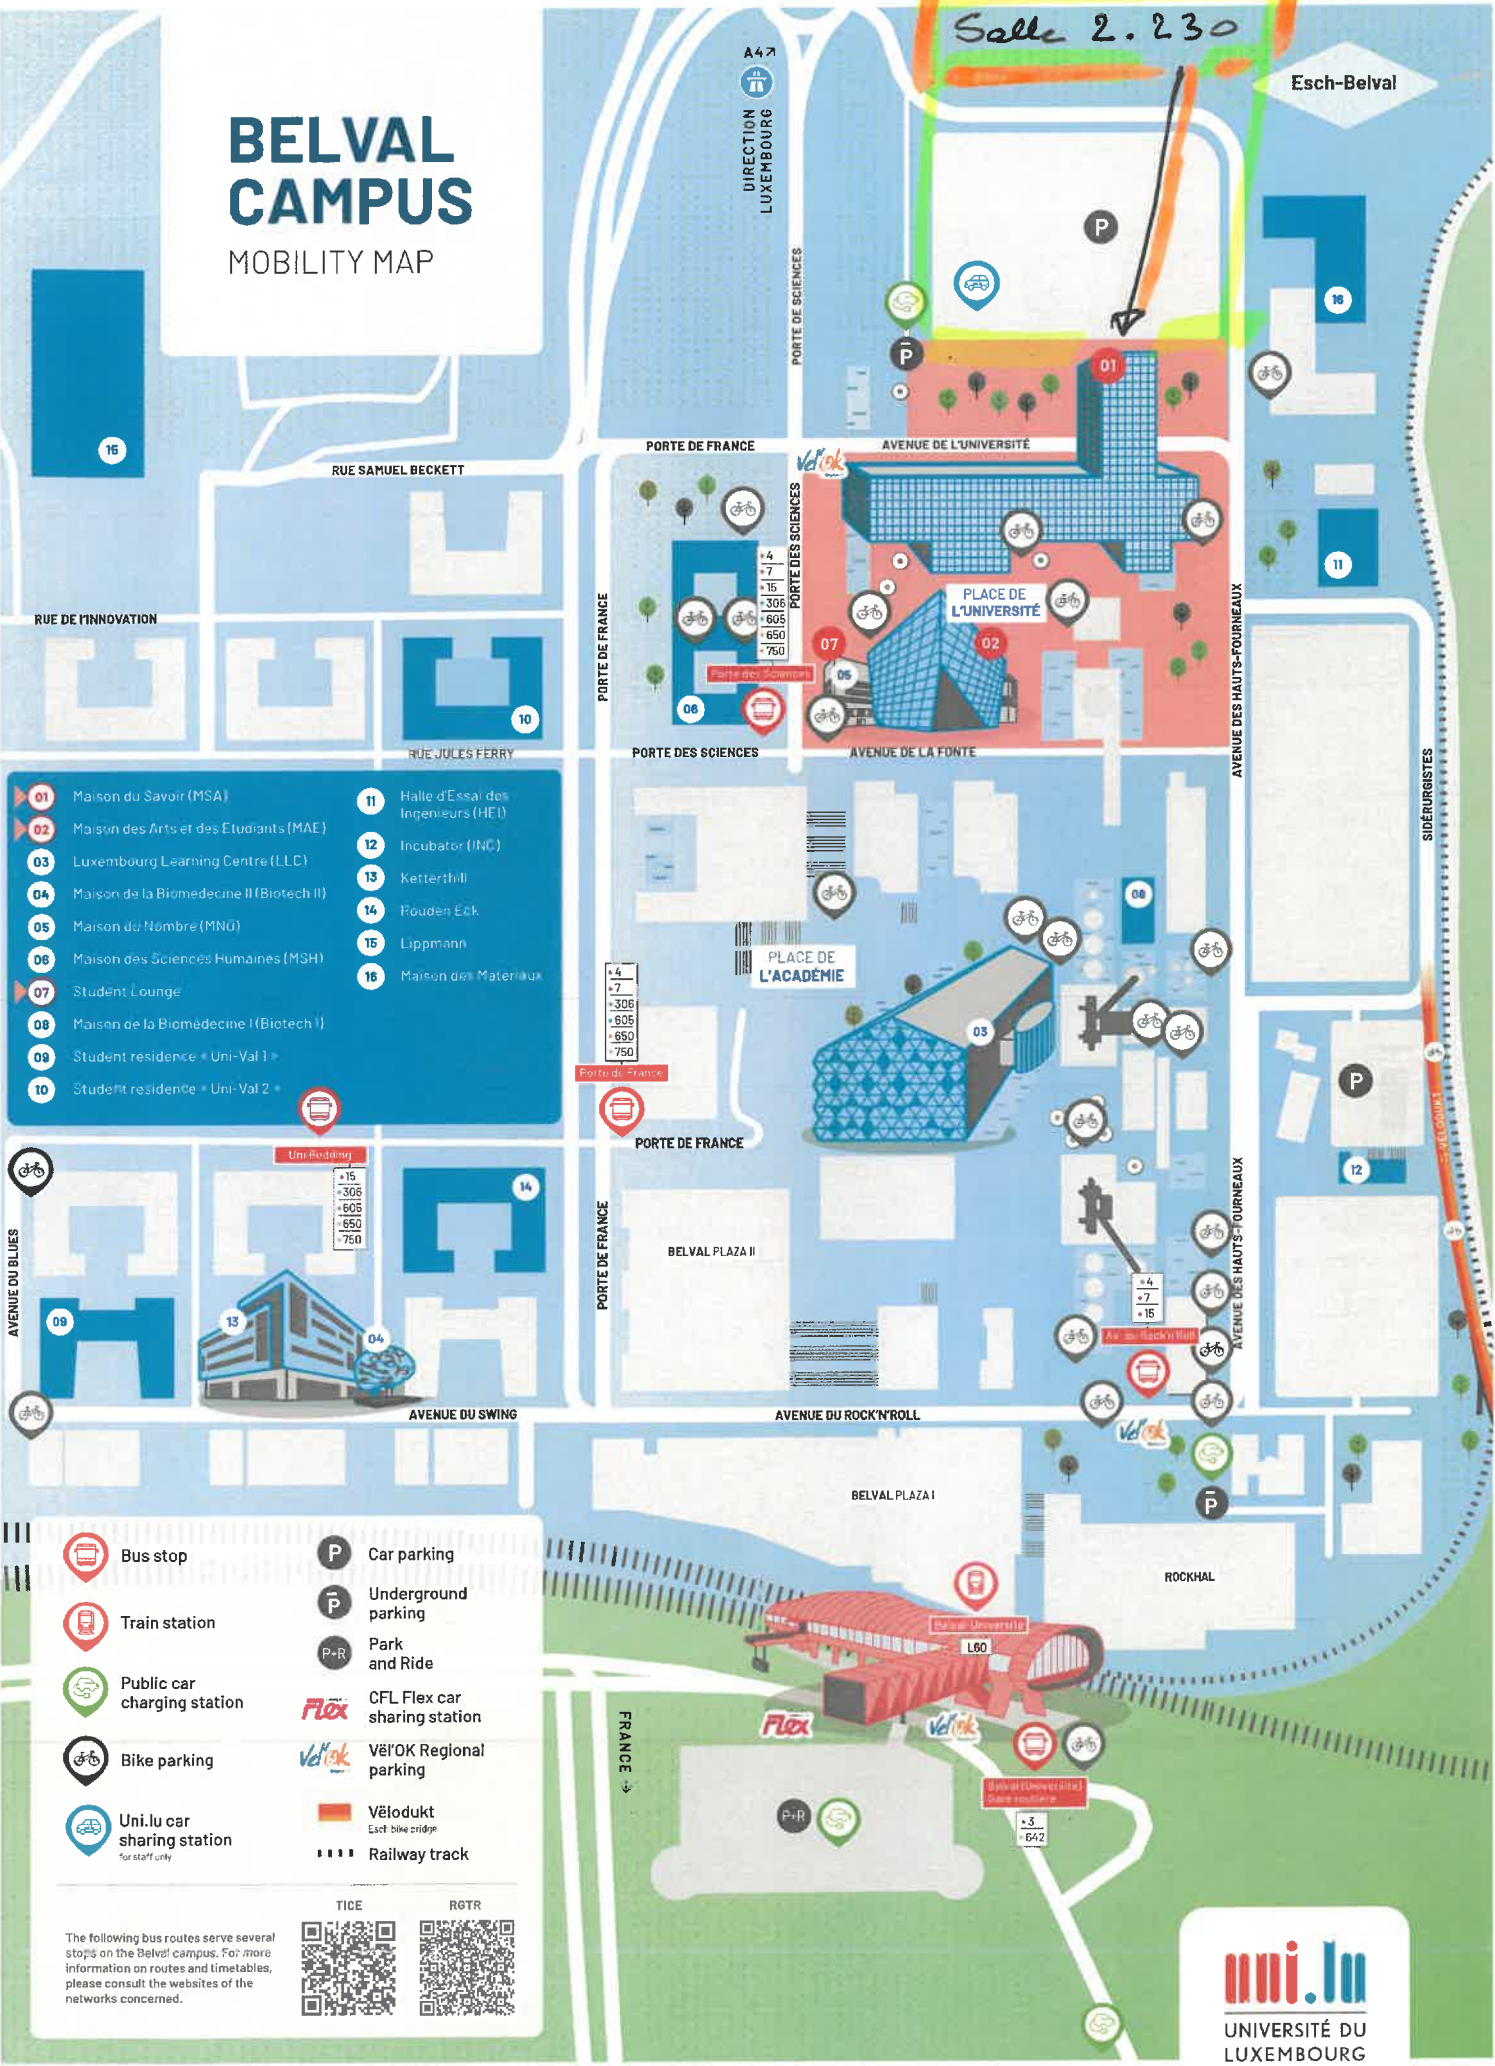

# BELVAL CAMPUS

## MOBILITY MAP

- 01 Maison du Savoir (MSA)
- 02 Maison des Arts et des Etudiants (MAE)
- 03 Luxembourg Learning Centre (LLC)
- 04 Maison de la Biomedecine II (Biotech II)
- 05 Maison du Nombre (MN0)
- 06 Maison des Sciences Humaines (MSH)
- 07 Student Lounge
- 08 Maison de la Biomédecine I (Biotech I)
- 09 Student residence « Uni-Val 1 »
- 10 Student residence « Uni-Val 2 »
- 11 Halle d'Essai des Ingenieurs (HEI)
- 12 Incubator (INC)
- 13 Ketterhill
- 14 Fouden Eck
- 15 Lippmann
- 16 Maison des Matériaux

- Bus stop
- Train station
- Public car charging station
- Bike parking
- Uni.lu car sharing station  
for staff only
- Car parking
- Underground parking
- Park and Ride
- CFL Flex car sharing station
- Vél'OK Regional parking
- Vélodukt  
Eaef bike bridge
- Railway track

The following bus routes serve several stops on the Belval campus. For more information on routes and timetables, please consult the websites of the networks concerned.